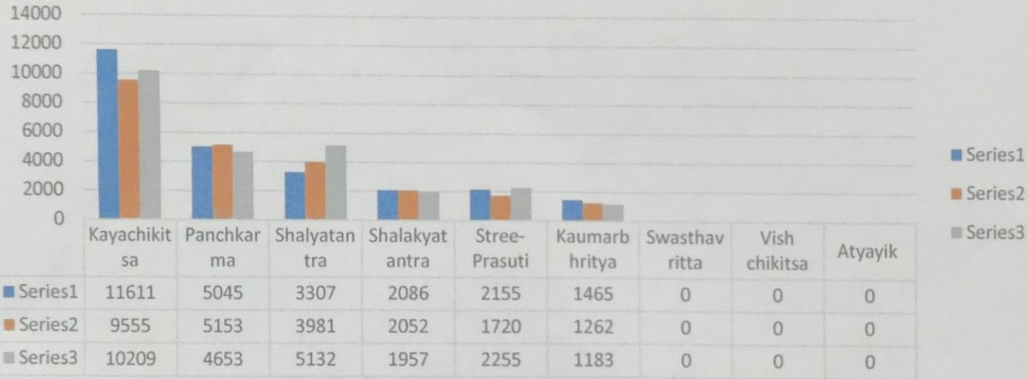

Arogyashala Rugnalaya - TBDO

Sr. No	Departement	2023	2024	2025
1	Kayachikitsa	11611	9555	10209
2	Panchkarma	5045	5153	4653
3	Shalyatantra	3307	3981	5132
4	Shalakyatantra	2086	2052	1957
5	Stree- Prasuti	2155	1720	2255
6	Kaumarbhritya	1465	1262	1183
7	Swasthavritta	0	0	0
8	Vish chikitsa	0	0	0
9	Atyayik	0	0	0
	Total	25669	23723	25389

TBDO- data

[Signature]
I/C. Principal
Ayurved Mahavidyalaya, Nashik