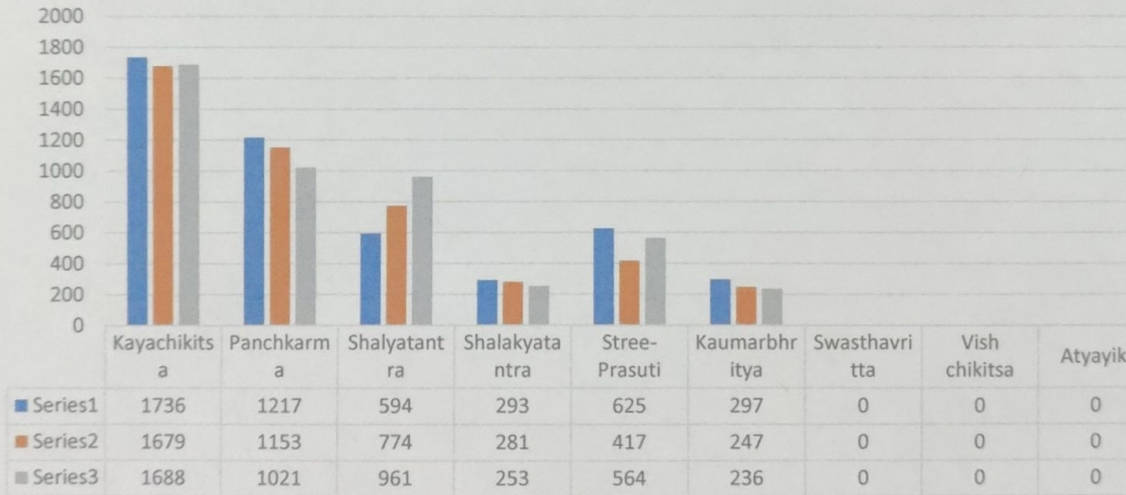

Arogyshala Rugnalaya - IPD data

Sr. No	Departement	2023	2024	2025
1	Kayachikitsa	1736	1679	1688
2	Panchkarma	1217	1153	1021
3	Shalyatantra	594	774	961
4	Shalakyatantra	293	281	253
5	Stree- Prasuti	625	417	564
6	Kaumarbhritya	297	247	236
7	Swasthavritta	0	0	0
8	Vish chikitsa	0	0	0
9	Atyayik	0	0	0
Total		4762	4551	4723

IPD Comparative

I/C. Principal
Ayurved Mahavidyalaya, Nashik